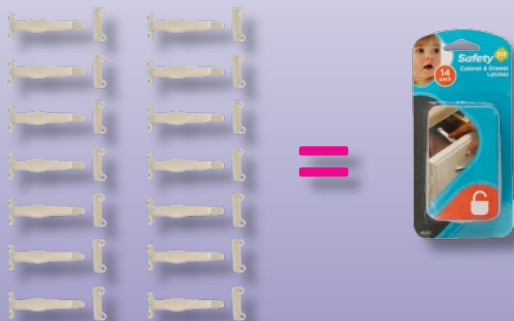

Cabinet Latch & Plug Protector Cheat Sheet

Cabinet Latches

14 cabinet latches → 1 pack

How many clients will each case serve?

Packs	Cases	Clients Served
24	1	84
48	2	168
72	3	252
96	4	336
120	5	420

*4 cabinet latches per client bag